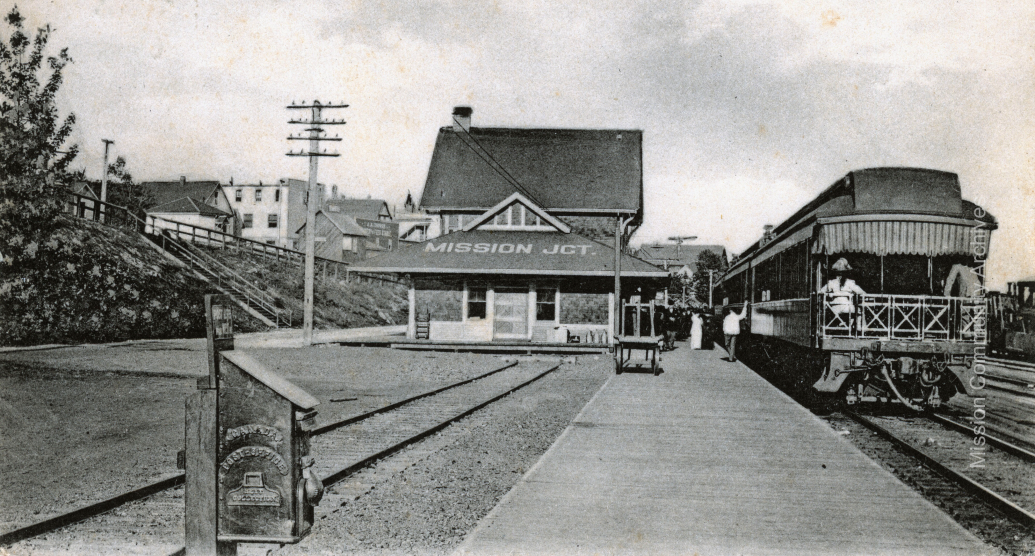

Transcontinental Train at Mission Ict. B. C.

1912

CANADIAN SOUVENIR
POST CARD

Mr. G. C. Craig
Rumney Depot
N. H.

*Will send card from St. Catharines
Some tried but not very
from Eirellt, Well.
first change. 108 miles
got to mission Jc. One
Monday morning.
2/19 We have just
Eirellt this*